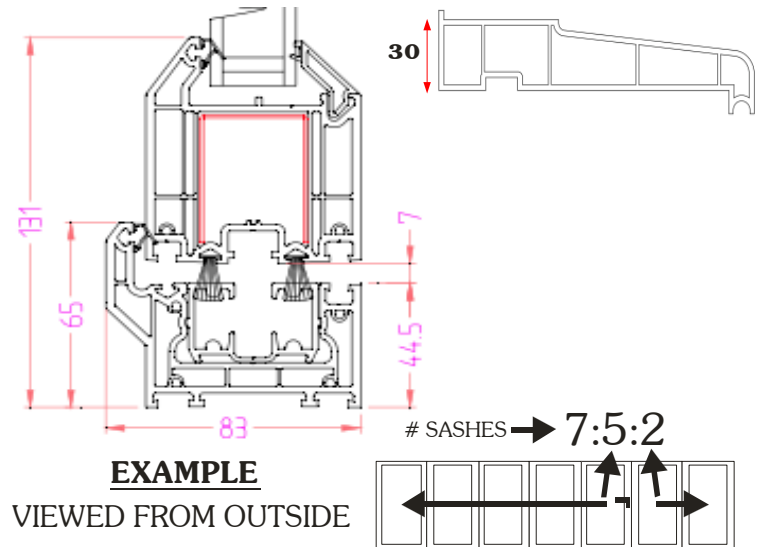

LEFT FOLD (AS DRAWN)	RIGHT FOLDING	LOCK TO TRAFFIC DOOR	ALL DOORS SHOWN AS OPEN OUT
3:3:0	3:0:3		
5:5:0	5:0:5		
7:7:0	7:0:7		
3:2:1	3:1:2		
4:3:1	4:1:3		
5:4:1	5:1:4		
6:5:1	6:1:5		
7:6:1	7:1:6		
5:3:2	5:2:3		
7:5:2	7:2:5		
6:3M:3	6:3:3M		
7:4:3	7:3:4		

PLEASE TICK TO CONFIRM NO EXTERNAL ACCESS IS REQUIRED ON THE BELOW STYLES - (NO TRAFFIC DOOR OR EXTERNAL LOCKING FACILITY)

LEFT FOLD (AS DRAWN)	RIGHT FOLDING	ALL DOORS SHOWN AS OPEN OUT	
2:2:0	2:0:2		MIN WIDTH 1465 NO EXT HANDLE OR LOCK
4:2M:2	4:2:2M		MIN WIDTH 2830 NO EXT HANDLE OR LOCK
4:4:0	4:0:4		MIN WIDTH 2775 NO EXT HANDLE OR LOCK
6:6:0	6:0:6		MIN WIDTH 4090 NO EXT HANDLE OR LOCK

SPECIFICATION	
EXT COLOUR	INT COLOUR
W	H
OPENING	OUT <input type="checkbox"/> IN <input type="checkbox"/>
THRESH	STANDARD THRESHOLD 65MM <input type="checkbox"/>
	INTERNAL USE ONLY ROOM DIVIDER 15MM <input type="checkbox"/>
	DOC-M ONE RAMP <input type="checkbox"/> DOC-M TWIN RAMPS <input type="checkbox"/>
CILL SIZE	150 <input type="checkbox"/> 180 <input type="checkbox"/> 85 <input type="checkbox"/> NONE <input type="checkbox"/>
BEAD	28MM OVOLO <input type="checkbox"/> 28MM FLAT <input type="checkbox"/>
LEVER/LEVER HANDLES	WHITE <input type="checkbox"/> BLACK <input type="checkbox"/> GOLD <input type="checkbox"/> BRONZE <input type="checkbox"/> CHROME <input type="checkbox"/> ANTIQUE BLACK <input type="checkbox"/> GRAPHITE <input type="checkbox"/>
INTERNAL D-HANDLE	WHITE <input type="checkbox"/> BLACK <input type="checkbox"/> CHROME <input type="checkbox"/>
SLOTVENTS	YES <input type="checkbox"/> NO <input type="checkbox"/> PLEASE INDICATE POSITIONS
GLAZING	

ADD-ONS (25 OR 50)	COMMENTS / SPECIAL INFO
TOP	
BOTTOM	
LEFT	
RIGHT	

IMPORTANT INFORMATION: ALL SIZES MUST BE FINISHED FRAME SIZES TO INCLUDE CILLS
 STYLE NUMBER: _____

IF SLOTVENTS ARE SHOWN ABOVE, THEY WILL BE FITTED INTO A TRAFFIC DOOR OR A 50MM ADDON DEPENDING ON THE FRAME