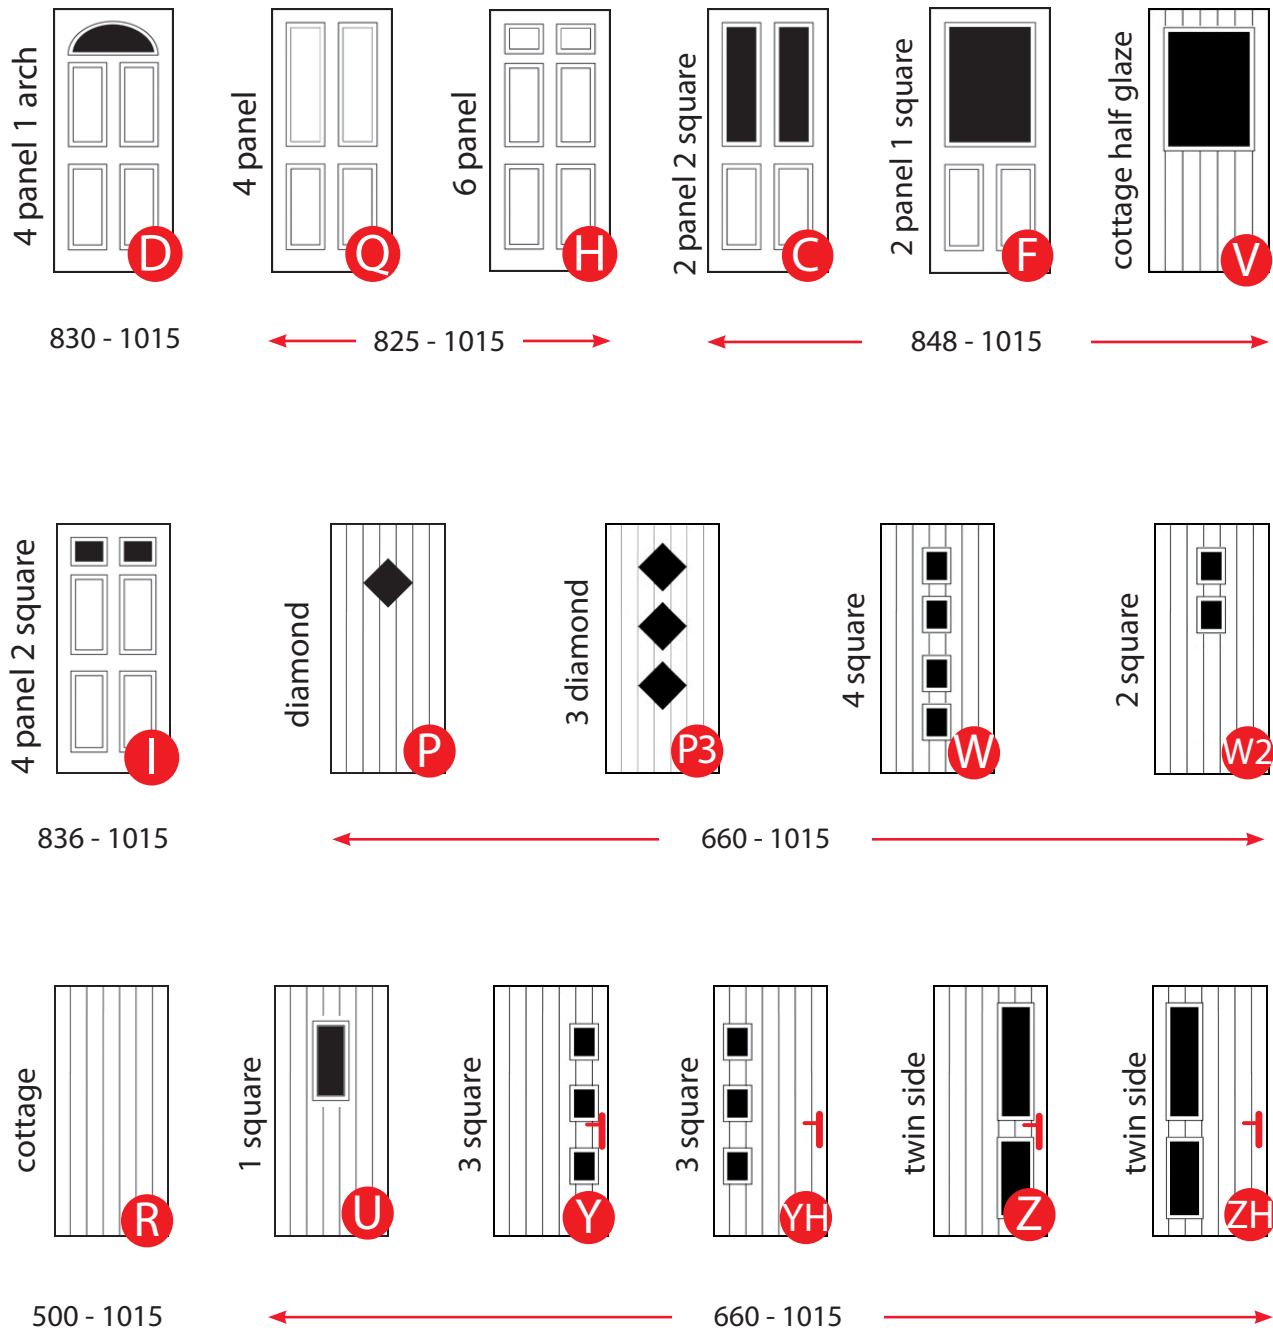

FIRE DOOR DIMENSIONS

DOOR-STOP PROFILE

	Sill & Threshold Combination	Min Height	Max Height	Min Height with surface closer
Wheelchair threshold	no sill	1983	2093	2025
	with sill	2013	2123	2055

Inwards opening only