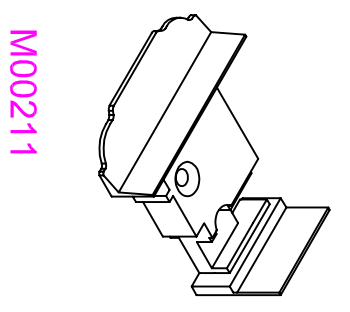

P10504
95mm T Transom
Steel Box S00157

P10515
95mm Z Transom
Steel Box S00158

P10505
116mm Midrail
Steel U Channel S00166

P10508
Internally Beaded Sash
Steel P Section S00182

P10514
Internally Beaded Sash/Transom
Steel P Section S00183
Steel P Section S00184
13 x 23 Ported Alu 715164

P10509
Tilt & Turn Sash
Steel L Section S00161

P10510
Door Sash - Open In
Steel U Channel S00162
Punched Steel U S00163

P10511
Door Sash - Open Out
Steel U Channel S00162
Punched Steel U S00163

P10612
French Overlap
Steel Box S41135