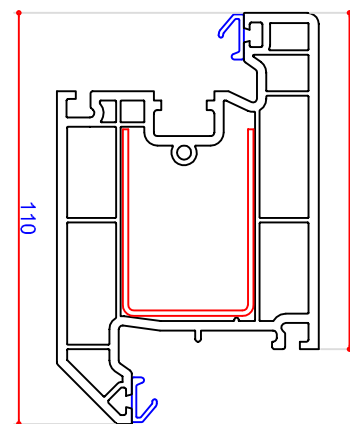

P10504
95mm T Transom
Steel Box S00157

P10515
95mm Z Transom
Steel Box S00158

P10505
116mm Midrail
Steel U Channel S00166

P10508
Internally Beaded Sash
Steel P Section S00182

P10514
Internally Beaded Sash/Transom
Steel P Section S00183
Steel P Section S00184
13 x 23 Ported Alu 715164

P10509
Tilt & Turn Sash
Steel L Section S00161

P10510
Door Sash - Open In
Steel U Channel S00162
Punched Steel U S00163

P10511
Door Sash - Open Out
Steel U Channel S00162
Punched Steel U S00163

P10612
French Overlap
Steel Box S41135