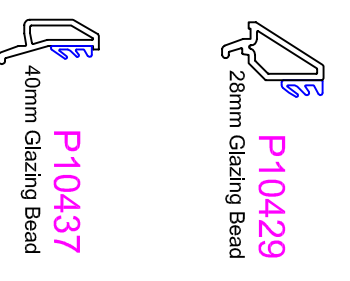

P10504
95mm T Transom
Steel Box S00157

P10515
95mm Z Transom
Steel Box S00158

P10505
116mm Midrail
Steel U Channel S00166

P10508
Internally Beaded Sash
Steel P Section S00182

P10514
Internally Beaded Sash/Transom
Steel P Section S00183
Steel P Section S00184
13 x 23 Ported Alu 715164

P10509
Tilt & Turn Sash
Steel L Section S00161

P10510
Door Sash - Open In
Steel U Channel S00162
Punched Steel U S00163

P10511
Door Sash - Open Out
Steel U Channel S00162
Punched Steel U S00163

P10612
French Overlap
Steel Box S41135

M00211
French Overlap End
Cap to suit P10612

P10429
28mm Glazing Bead
40mm Glazing Bead

715162
35 x 30 Ported
Aluminium

715164
13 x 23 Ported
Aluminium

P10331
Thermal Insert

P10332
Thermal Insert

A00345
Aluminium Rebated
Threshold

A00092
Standard Low Threshold

A00289
Part M Low Threshold
(Residential Doors Only)

G00087
Sash Seal
Rebate

DO NOT SCALE the drawings shown are visual representations only. VEKA PLC has the right to alter the designs, specifications & descriptions without prior notice as part of our policy of continuous development and improvements.