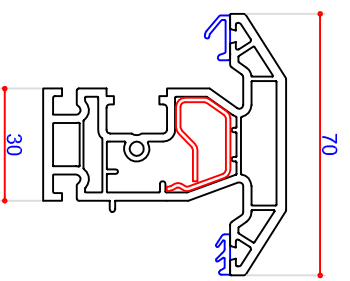

P10501
56mm Outer Frame
Steel U Channel S00185
Thermal Insert P10331

P10502
72mm Outer Frame
Steel U Channel S00186
Thermal Insert P10332

P10503
70mm T Transom
Steel Box S00187

P10506
70mm Z Transom
Steel Box S00187

P10504
95mm T Transom
Steel Box S00157

P10515
95mm Z Transom
Steel Box S00158

P10505
116mm Midrail
Steel U Channel S00166

P10508
Internally Beaded Sash
Steel P Section S00182

P10514
Internally Beaded Sash/Transom
Steel P Section S00183
Steel P Section S00184
13 x 23 Ported Alu 715164

P10509
Tilt & Turn Sash
Steel L Section S00161

P10510
Door Sash - Open In
Steel U Channel S00162
Punched Steel U S00163

P10511
Door Sash - Open Out
Steel U Channel S00162
Punched Steel U S00163

P10612
French Overlap
Steel Box S41135