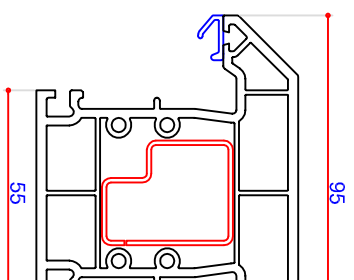

P10501
56mm Outer Frame
Steel U Channel S00185
Thermal Insert P10331

P10502
72mm Outer Frame
Steel U Channel S00186
Thermal Insert P10332

P10503
70mm T Transom
Steel Box S00187

P10506
70mm Z Transom
Steel Box S00187

P10504
95mm T Transom
Steel Box S00157

P10515
95mm Z Transom
Steel Box S00158

P10505
116mm Midrail
Steel U Channel S00166

P10508
Internally Beaded Sash
Steel P Section S00182

P10514
Internally Beaded Sash/Transom
Steel P Section S00183
Steel P Section S00184
13 x 23 Ported Alu 715164

P10509
Tilt & Turn Sash
Steel L Section S00161

P10510
Door Sash - Open In
Steel U Channel S00162
Punched Steel U S00163

P10511
Door Sash - Open Out
Steel U Channel S00162
Punched Steel U S00163

P10612
French Overlap
Steel Box S41135