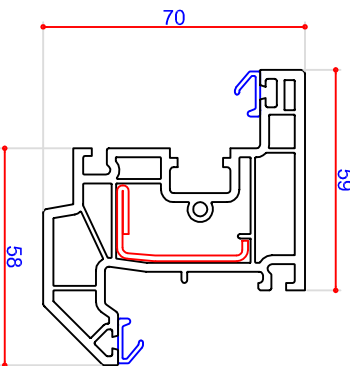

P10501
56mm Outer Frame
Steel U Channel S00185
Thermal Insert P10331

P10502
72mm Outer Frame
Steel U Channel S00186
Thermal Insert P10332

P10503
70mm T Transom
Steel Box S00187

P10506
70mm Z Transom
Steel Box S00187

P10504
95mm T Transom
Steel Box S00157

P10515
95mm Z Transom
Steel Box S00158

P10505
116mm Midrail
Steel U Channel S00166

P10508
Internally Beaded Sash
Steel P Section S00182

P10514
Internally Beaded Sash/Transom
Steel P Section S00183
Steel P Section S00184
13 x 23 Ported Alu 715164

P10509
Tilt & Turn Sash
Steel L Section S00161

P10510
Door Sash - Open In
Steel U Channel S00162
Punched Steel U S00163

P10511
Door Sash - Open Out
Steel U Channel S00162
Punched Steel U S00163

P10612
French Overlap
Steel Box S41135