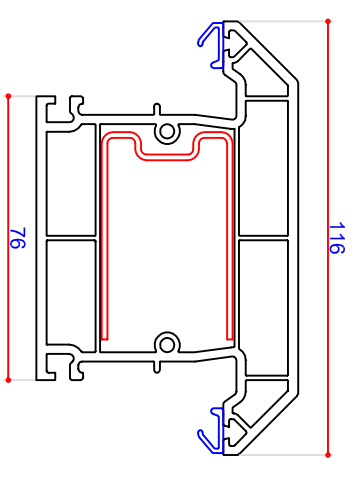

P10501
56mm Outer Frame
Steel U Channel S00185
Thermal Insert P10331

P10502
72mm Outer Frame
Steel U Channel S00186
Thermal Insert P10332

P10503
70mm T Transom
Steel Box S00187

P10506
70mm Z Transom
Steel Box S00187

P10504
95mm T Transom
Steel Box S00157

P10515
95mm Z Transom
Steel Box S00158

P10505
116mm Midrail
Steel U Channel S00166

P10508
Internally Beaded Sash
Steel P Section S00182

P10514
Internally Beaded Sash/Transom
Steel P Section S00183
Steel P Section S00184
13 x 23 Ported Alu 715164

P10509
Tilt & Turn Sash
Steel L Section S00161

P10510
Door Sash - Open In
Steel U Channel S00162
Punched Steel U S00163

P10511
Door Sash - Open Out
Steel U Channel S00162
Punched Steel U S00163

P10612
French Overlap
Steel Box S41135

KEY:
PVC Profile
Gasket
Steel
Aluminium

- | | | | | | | | | | | | |
|---|---|---|---|---|---|---|---|---|---|---|---|
|  |  |  |  |  |  |  |  |  |  |  |  |
| S00187
12x35 Steel Box | S41135
17x20 Steel Box | S00157
35x28 Steel Box | S00158
30x35 Steel Box | S00182
15x25 Steel P | S00183
14.5x25 Steel P | S00184
25x32 Steel P | S00161
20x35 Steel L | S00185
22x17.5 Steel U | S00186
22x35.5 Steel U | S00162
35x50 Steel U | S00166
35x55.5 Steel U |