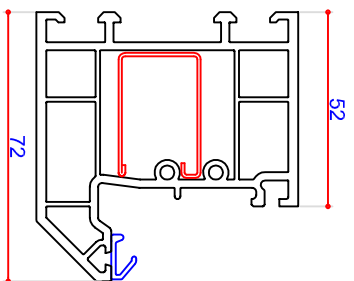

P10501
56mm Outer Frame
Steel U Channel S00185
Thermal Insert P10331

P10502
72mm Outer Frame
Steel U Channel S00186
Thermal Insert P10332

P10503
70mm T Transom
Steel Box S00187

P10506
70mm Z Transom
Steel Box S00187

P10504
95mm T Transom
Steel Box S00157

P10515
95mm Z Transom
Steel Box S00158

P10505
116mm Midrail
Steel U Channel S00166

P10508
Internally Beaded Sash
Steel P Section S00182

P10514
Internally Beaded Sash/Transom
Steel P Section S00183
Steel P Section S00184
13 x 23 Ported Alu 715164

P10509
Tilt & Turn Sash
Steel L Section S00161

P10510
Door Sash - Open In
Steel U Channel S00162
Punched Steel U S00163

P10511
Door Sash - Open Out
Steel U Channel S00162
Punched Steel U S00163

P10612
French Overlap
Steel Box S41135