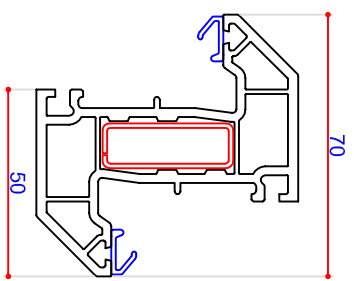

P10501
56mm Outer Frame
Steel U Channel S00185
Thermal Insert P10331

P10502
72mm Outer Frame
Steel U Channel S00186
Thermal Insert P10332

P10503
70mm T Transom
Steel Box S00187

P10506
70mm Z Transom
Steel Box S00187

P10504
95mm T Transom
Steel Box S00157

P10515
95mm Z Transom
Steel Box S00158

P10505
116mm Midrail
Steel U Channel S00166

P10508
Internally Beaded Sash
Steel P Section S00182

P10514
Internally Beaded Sash/Transom
Steel P Section S00183
Steel P Section S00184
13 x 23 Ported Alu 715164

P10509
Tilt & Turn Sash
Steel L Section S00161

P10510
Door Sash - Open In
Steel U Channel S00162
Punched Steel U S00163

P10511
Door Sash - Open Out
Steel U Channel S00162
Punched Steel U S00163

P10612
French Overlap
Steel Box S41135