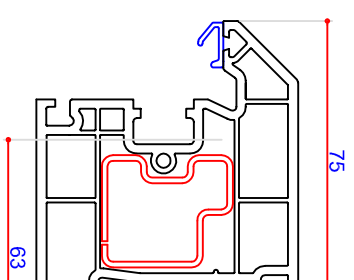

P10501
56mm Outer Frame
Steel U Channel S00185
Thermal Insert P10331

P10502
72mm Outer Frame
Steel U Channel S00186
Thermal Insert P10332

P10503
70mm T Transom
Steel Box S00187

P10506
70mm Z Transom
Steel Box S00187

P10504
95mm T Transom
Steel Box S00157

P10515
95mm Z Transom
Steel Box S00158

P10505
116mm Midrail
Steel U Channel S00166

P10508
Internally Beaded Sash
Steel P Section S00182

P10514
Internally Beaded Sash/Transom
Steel P Section S00183
Steel P Section S00184
13 x 23 Ported Alu 715164