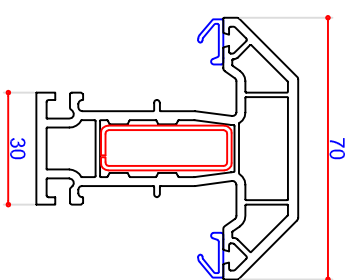

P10501
56mm Outer Frame
Steel U Channel S00185
Thermal Insert P10331

P10502
72mm Outer Frame
Steel U Channel S00186
Thermal Insert P10332

P10503
70mm T Transom
Steel Box S00187

P10506
70mm Z Transom
Steel Box S00187

P10504
95mm T Transom
Steel Box S00157

P10515
95mm Z Transom
Steel Box S00158

P10505
116mm Midrail
Steel U Channel S00166

P10508
Internally Beaded Sash
Steel P Section S00182

P10514
Internally Beaded Sash/Transom
Steel P Section S00183
Steel P Section S00184
13 x 23 Ported Alu 715164

P10509
Tilt & Turn Sash
Steel L Section S00161

P10510
Door Sash - Open In
Steel U Channel S00162
Punched Steel U S00163

P10511
Door Sash - Open Out
Steel U Channel S00162
Punched Steel U S00163

P10612
French Overlap
Steel Box S41135