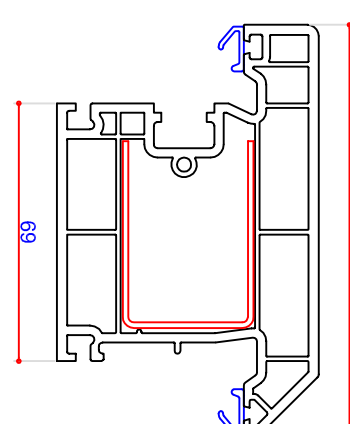

P10501
56mm Outer Frame
Steel U Channel S00185
Thermal Insert P10331

P10502
72mm Outer Frame
Steel U Channel S00186
Thermal Insert P10332

P10503
70mm T Transom
Steel Box S00187

P10506
70mm Z Transom
Steel Box S00187

P10504
95mm T Transom
Steel Box S00157

P10515
95mm Z Transom
Steel Box S00158

P10505
116mm Midrail
Steel U Channel S00166

P10508
Internally Beaded Sash
Steel P Section S00182

P10514
Internally Beaded Sash/Transom
Steel P Section S00183
Steel P Section S00184
13 x 23 Ported Alu 715164

P10509
Tilt & Turn Sash
Steel L Section S00161

P10510
Door Sash - Open In
Steel U Channel S00162
Punched Steel U S00163

P10511
Door Sash - Open Out
Steel U Channel S00162
Punched Steel U S00163

P10612
French Overlap
Steel Box S41135