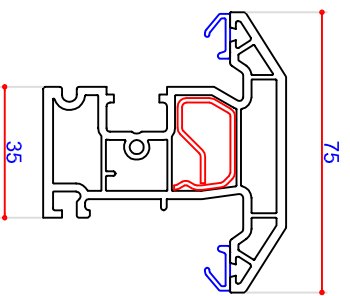

P10501
56mm Outer Frame
Steel U Channel S00185
Thermal Insert P10331

P10502
72mm Outer Frame
Steel U Channel S00186
Thermal Insert P10332

P10503
70mm T Transom
Steel Box S00187

P10506
70mm Z Transom
Steel Box S00187

P10504
95mm T Transom
Steel Box S00157

P10515
95mm Z Transom
Steel Box S00158

P10505
116mm Midrail
Steel U Channel S00166

P10508
Internally Beaded Sash
Steel P Section S00182

P10514
Internally Beaded Sash/Transom
Steel P Section S00183
Steel P Section S00184
13 x 23 Ported Alu 715164

P10509
Tilt & Turn Sash
Steel L Section S00161

P10510
Door Sash - Open In
Steel U Channel S00162
Punched Steel U S00163

P10511
Door Sash - Open Out
Steel U Channel S00162
Punched Steel U S00163

P10612
French Overlap
Steel Box S41135