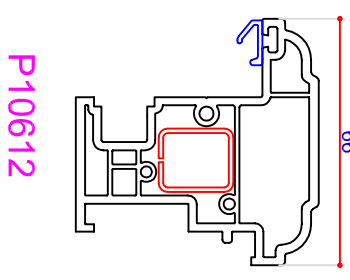

P10501
56mm Outer Frame
Steel U Channel S00185
Thermal Insert P10331

P10502
72mm Outer Frame
Steel U Channel S00186
Thermal Insert P10332

P10503
70mm T Transom
Steel Box S00187

P10506
70mm Z Transom
Steel Box S00187

P10504
95mm T Transom
Steel Box S00157

P10515
95mm Z Transom
Steel Box S00158

P10505
116mm Midrail
Steel U Channel S00166

P10508
Internally Beaded Sash
Steel P Section S00182

P10514
Internally Beaded Sash/Transom
Steel P Section S00183
Steel P Section S00184
13 x 23 Ported Alu 715164

P10509
Tilt & Turn Sash
Steel L Section S00161

P10510
Door Sash - Open In
Steel U Channel S00162
Punched Steel U S00163

P10511
Door Sash - Open Out
Steel U Channel S00162
Punched Steel U S00163

P10612
French Overlap
Steel Box S41135