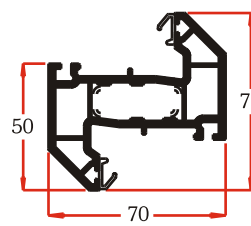

FRAMES

56mm OUTERFRAME
P10501

72mm OUTERFRAME
P10502

70mm TRANSOM
P10503

70mm Z-TRANSOM
P10506

95mm TRANSOM
P10504

95mm Z-TRANSOM
P10515

116mm MIDRAIL
P10515

CASEMENT

INTERNALLY BEADED SASH
P10508

SASH-TRANSOM
P10514

DOOR

OPEN IN DOOR SASH
P10510

OPEN OUT DOOR SASH
P10511

TILT AND TURN

TILT AND TURN SASH
P10509

LOW THRESHOLDS

FLAT LOW THRESHOLD
A00092
G52005 Threshold Seal

REBATED LOW THRESHOLD
A00345

PART 'M' LOW THRESHOLD
A00289
G00086 Flipper Seal
G00087 Bubble Seal
P01047 Insert

FRENCH OVERLAP

FRENCH OVERLAP
P10612