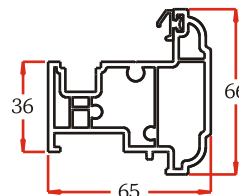

LOW THRESHOLDS

FLAT LOW THRESHOLD
A00092
G52005 Threshold Seal

REBATED LOW THRESHOLD
A00345

PART 'M' LOW THRESHOLD
A00289
G00086 Flipper Seal
G00087 Bubble Seal
P01047 Insert

FRENCH OVERLAP

FRENCH OVERLAP
P10612