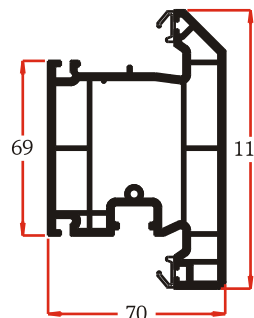

CASEMENT

INTERNALLY BEADED SASH
P10508

SASH-TRANSOM
P10514

DOOR

OPEN IN DOOR SASH
P10510

OPEN OUT DOOR SASH
P10511

TILT AND TURN

TILT AND TURN SASH
P10509

LOW THRESHOLDS

FLAT LOW THRESHOLD
A00092
G52005 Threshold Seal

REBATED LOW THRESHOLD
A00345

PART 'M' LOW THRESHOLD
A00289
G00086 Flipper Seal
G00087 Bubble Seal
P01047 Insert

FRENCH OVERLAP

FRENCH OVERLAP
P10612