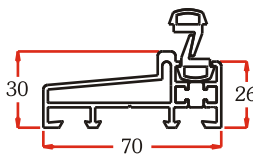

CASEMENT

INTERNALLY BEADED SASH
P10508

SASH-TRANSOM
P10514

DOOR

OPEN IN DOOR SASH
P10510

OPEN OUT DOOR SASH
P10511

TILT AND TURN

TILT AND TURN SASH
P10509

LOW THRESHOLDS

FLAT LOW THRESHOLD
A00092
G52005 Threshold Seal

REBATED LOW THRESHOLD
A00345

PART 'M' LOW THRESHOLD
A00289
G00086 Flipper Seal
G00087 Bubble Seal
P01047 Insert

FRENCH OVERLAP

FRENCH OVERLAP
P10612