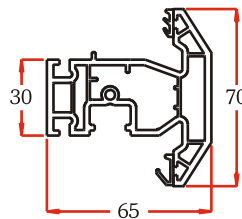

SASH-TRANSOM
P10514