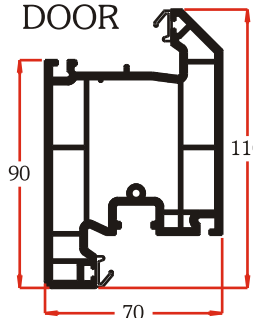

CASEMENT

INTERNALLY BEADED SASH
P10508

SASH-TRANSOM
P10514

DOOR

OPEN IN DOOR SASH
P10510

OPEN OUT DOOR SASH
P10511

TILT AND TURN

TILT AND TURN SASH
P10509

LOW THRESHOLDS

FLAT LOW THRESHOLD
A00092
G52005 Threshold Seal

REBATED LOW THRESHOLD
A00345

PART 'M' LOW THRESHOLD
A00289
G00086 Flipper Seal
G00087 Bubble Seal
P01047 Insert

FRENCH OVERLAP

FRENCH OVERLAP
P10612