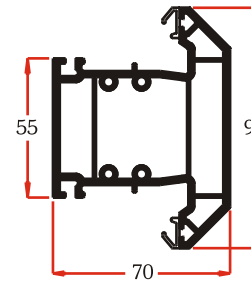

FRAMES

56mm OUTERFRAME
P10501

72mm OUTERFRAME
P10502

70mm TRANSOM
P10503

70mm Z-TRANSOM
P10506

95mm TRANSOM
P10504

95mm Z-TRANSOM
P10515

116mm MIDRAIL
P10515

CASEMENT

INTERNALLY BEADED SASH
P10508

SASH-TRANSOM
P10514

DOOR

OPEN IN DOOR SASH
P10510

OPEN OUT DOOR SASH
P10511

TILT AND TURN

TILT AND TURN SASH
P10509

LOW THRESHOLDS

FLAT LOW THRESHOLD
A00092
G52005 Threshold Seal

REBATED LOW THRESHOLD
A00345

PART 'M' LOW THRESHOLD
A00289
G00086 Flipper Seal
G00087 Bubble Seal
P01047 Insert

FRENCH OVERLAP

FRENCH OVERLAP
P10612