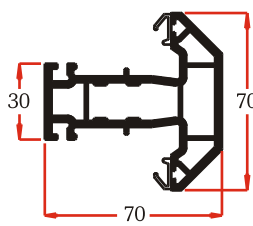

FRAMES

56mm OUTERFRAME
P10501

72mm OUTERFRAME
P10502

70mm TRANSOM
P10503

70mm Z-TRANSOM
P10506

95mm TRANSOM
P10504

95mm Z-TRANSOM
P10515

116mm MIDRAIL
P10515

CASEMENT

INTERNALLY BEADED SASH
P10508

SASH-TRANSOM
P10514

DOOR

OPEN IN DOOR SASH
P10510

OPEN OUT DOOR SASH
P10511

TILT AND TURN

TILT AND TURN SASH
P10509

LOW THRESHOLDS

FLAT LOW THRESHOLD
A00092
G52005 Threshold Seal

REBATED LOW THRESHOLD
A00345

PART 'M' LOW THRESHOLD
A00289
G00086 Flipper Seal
G00087 Bubble Seal
P01047 Insert

FRENCH OVERLAP

FRENCH OVERLAP
P10612