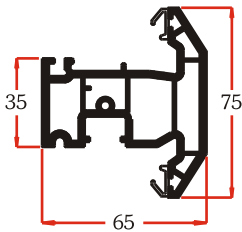

CASEMENT

INTERNALLY BEADED SASH
P10508