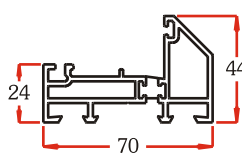

CASEMENT

INTERNALLY BEADED SASH
P10508

SASH-TRANSOM
P10514

DOOR

OPEN IN DOOR SASH
P10510

OPEN OUT DOOR SASH
P10511

TILT AND TURN

TILT AND TURN SASH
P10509

LOW THRESHOLDS

FLAT LOW THRESHOLD
A00092
G52005 Threshold Seal

REBATED LOW THRESHOLD
A00345

PART 'M' LOW THRESHOLD
A00289
G00086 Flipper Seal
G00087 Bubble Seal
P01047 Insert

FRENCH OVERLAP

FRENCH OVERLAP
P10612