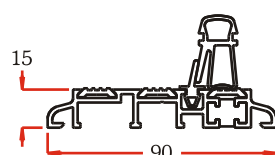

CASEMENT

INTERNALLY BEADED SASH
P10508

SASH-TRANSOM
P10514

DOOR

OPEN IN DOOR SASH
P10510

OPEN OUT DOOR SASH
P10511

TILT AND TURN

TILT AND TURN SASH
P10509

LOW THRESHOLDS

FLAT LOW THRESHOLD
A00092
G52005 Threshold Seal

REBATED LOW THRESHOLD
A00345

PART 'M' LOW THRESHOLD
A00289
G00086 Flipper Seal
G00087 Bubble Seal
P01047 Insert

FRENCH OVERLAP

FRENCH OVERLAP
P10612