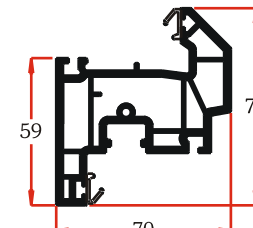

CASEMENT

INTERNALLY BEADED SASH
P10508

SASH-TRANSOM
P10514

DOOR

OPEN IN DOOR SASH
P10510

OPEN OUT DOOR SASH
P10511

TILT AND TURN

TILT AND TURN SASH
P10509

LOW THRESHOLDS

FLAT LOW THRESHOLD
A00092
G52005 Threshold Seal

REBATED LOW THRESHOLD
A00345

PART 'M' LOW THRESHOLD
A00289
G00086 Flipper Seal
G00087 Bubble Seal
P01047 Insert

FRENCH OVERLAP

FRENCH OVERLAP
P10612