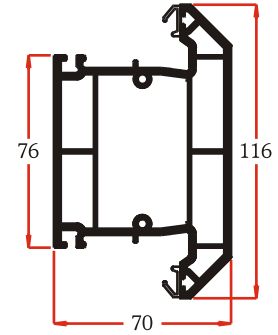

FRAMES

56mm OUTERFRAME
P10501

72mm OUTERFRAME
P10502

70mm TRANSOM
P10503

70mm Z-TRANSOM
P10506

95mm TRANSOM
P10504

95mm Z-TRANSOM
P10515

116mm MIDRAIL
P10515

CASEMENT

INTERNALLY BEADED SASH
P10508

SASH-TRANSOM
P10514

DOOR

OPEN IN DOOR SASH
P10510

OPEN OUT DOOR SASH
P10511

TILT AND TURN

TILT AND TURN SASH
P10509

LOW THRESHOLDS

FLAT LOW THRESHOLD
A00092
G52005 Threshold Seal

REBATED LOW THRESHOLD
A00345

PART 'M' LOW THRESHOLD
A00289
G00086 Flipper Seal
G00087 Bubble Seal
P01047 Insert

FRENCH OVERLAP

FRENCH OVERLAP
P10612