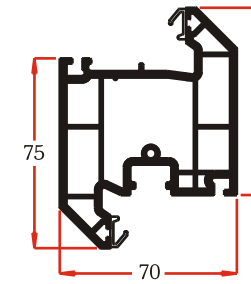

FRAMES

56mm OUTERFRAME
P10501

72mm OUTERFRAME
P10502

70mm TRANSOM
P10503

70mm Z-TRANSOM
P10506

95mm TRANSOM
P10504

95mm Z-TRANSOM
P10515

116mm MIDRAIL
P10515

CASEMENT

INTERNALLY BEADED SASH
P10508

SASH-TRANSOM
P10514

DOOR

OPEN IN DOOR SASH
P10510

OPEN OUT DOOR SASH
P10511

TILT AND TURN

TILT AND TURN SASH
P10509

LOW THRESHOLDS

FLAT LOW THRESHOLD
A00092
G52005 Threshold Seal

REBATED LOW THRESHOLD
A00345

PART 'M' LOW THRESHOLD
A00289
G00086 Flipper Seal
G00087 Bubble Seal
P01047 Insert

FRENCH OVERLAP

FRENCH OVERLAP
P10612