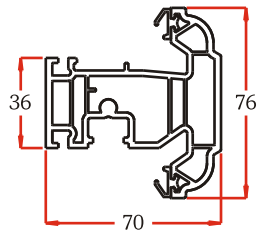

## FRAMES

56mm OUTERFRAME  
P10531

72mm OUTERFRAME  
P10532

70mm TRANSOM  
P10533

70mm Z-TRANSOM  
P10536

95mm TRANSOM  
P10543

95mm Z-TRANSOM  
P10545

116mm MIDRAIL  
P10535

## CASEMENT

INTERNALLY BEADED SASH  
P10538

## LOW THRESHOLDS

FLAT LOW THRESHOLD  
A00092  
G52005 Threshold Seal

REBATED LOW THRESHOLD  
A00333

PART 'M' LOW THRESHOLD  
A00289  
G00086 Flipper Seal  
G00087 Bubble Seal  
P01047 Insert