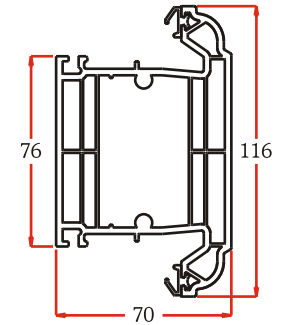

## FRAMES

56mm OUTERFRAME  
P10531

72mm OUTERFRAME  
P10532

70mm TRANSOM  
P10533

70mm Z-TRANSOM  
P10536

95mm TRANSOM  
P10543

95mm Z-TRANSOM  
P10545

116mm MIDRAIL  
P10535

## CASEMENT

INTERNALLY BEADED SASH  
P10538

## LOW THRESHOLDS

FLAT LOW THRESHOLD  
A00092  
G52005 Threshold Seal

REBATED LOW THRESHOLD  
A00333

PART 'M' LOW THRESHOLD  
A00289  
G00086 Flipper Seal  
G00087 Bubble Seal  
P01047 Insert