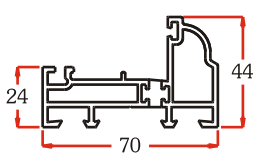

## TILT AND TURN

TILT AND TURN SASH  
P10539

## LOW THRESHOLDS

FLAT LOW THRESHOLD  
A00092  
G52005 Threshold Seal

REBATED LOW THRESHOLD  
A00333

PART 'M' LOW THRESHOLD  
A00289  
G00086 Flipper Seal  
G00087 Bubble Seal  
P01047 Insert