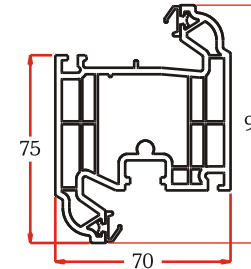

## FRAMES

56mm OUTERFRAME  
P10531

72mm OUTERFRAME  
P10532

70mm TRANSOM  
P10533

70mm Z-TRANSOM  
P10536

95mm TRANSOM  
P10543

95mm Z-TRANSOM  
P10545

116mm MIDRAIL  
P10535

## CASEMENT

INTERNALLY BEADED SASH  
P10538

## LOW THRESHOLDS

FLAT LOW THRESHOLD  
A00092  
G52005 Threshold Seal

REBATED LOW THRESHOLD  
A00333

PART 'M' LOW THRESHOLD  
A00289  
G00086 Flipper Seal  
G00087 Bubble Seal  
P01047 Insert