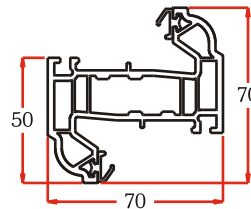

## FRAMES

56mm OUTERFRAME  
P10531

72mm OUTERFRAME  
P10532

70mm TRANSOM  
P10533

70mm Z-TRANSOM  
P10536

95mm TRANSOM  
P10543

95mm Z-TRANSOM  
P10545

116mm MIDRAIL  
P10535

## CASEMENT

INTERNALLY BEADED SASH  
P10538

## LOW THRESHOLDS

FLAT LOW THRESHOLD  
A00092  
G52005 Threshold Seal

REBATED LOW THRESHOLD  
A00333

PART 'M' LOW THRESHOLD  
A00289  
G00086 Flipper Seal  
G00087 Bubble Seal  
P01047 Insert