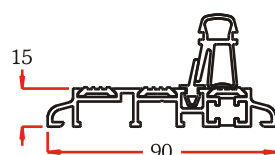

## TILT AND TURN

TILT AND TURN SASH  
P10539

## LOW THRESHOLDS

FLAT LOW THRESHOLD  
A00092  
G52005 Threshold Seal

REBATED LOW THRESHOLD  
A00333

PART 'M' LOW THRESHOLD  
A00289  
G00086 Flipper Seal  
G00087 Bubble Seal  
P01047 Insert