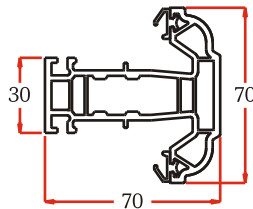

## FRAMES

56mm OUTERFRAME  
P10531

72mm OUTERFRAME  
P10532

70mm TRANSOM  
P10533

70mm Z-TRANSOM  
P10536

95mm TRANSOM  
P10543

95mm Z-TRANSOM  
P10545

116mm MIDRAIL  
P10535

## CASEMENT

INTERNALLY BEADED SASH  
P10538

## LOW THRESHOLDS

FLAT LOW THRESHOLD  
A00092  
G52005 Threshold Seal

REBATED LOW THRESHOLD  
A00333

PART 'M' LOW THRESHOLD  
A00289  
G00086 Flipper Seal  
G00087 Bubble Seal  
P01047 Insert