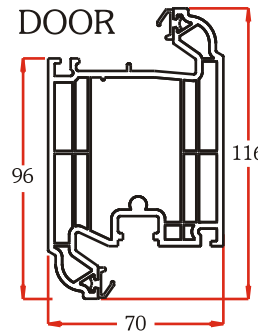

DOOR

OPEN IN DOOR SASH
P10640