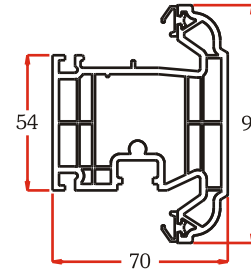

## FRAMES

56mm OUTERFRAME  
P10531

72mm OUTERFRAME  
P10532

70mm TRANSOM  
P10533

70mm Z-TRANSOM  
P10536

95mm TRANSOM  
P10543

95mm Z-TRANSOM  
P10545

116mm MIDRAIL  
P10535

## CASEMENT

INTERNALLY BEADED SASH  
P10538