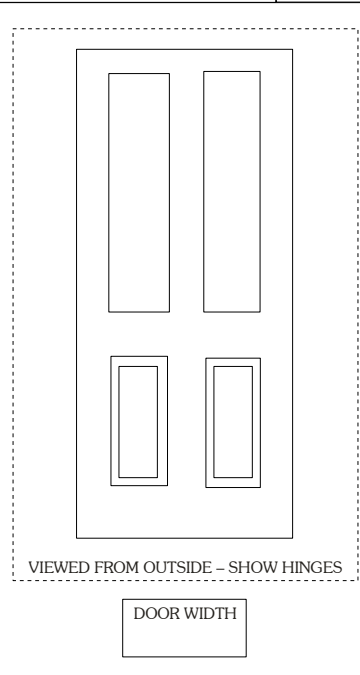

MIN: 836MM      MIN: 1972-1999MM (Exitex Ali - 56UPVC)

MAX: 1016MM      MAX: 2082-2109MM (Exitex Ali - 56UPVC)

ALL SIZES MUST INCLUDE CILL AND ALL ADDONS, WE WILL DEDUCT FOR ALL ANCILLARIES.

DOOR KNOCKERS / SPYHOLES WILL BE SUPPLIED LOOSE TO ALLOW FITTING TO THE PREFERRED HEIGHT